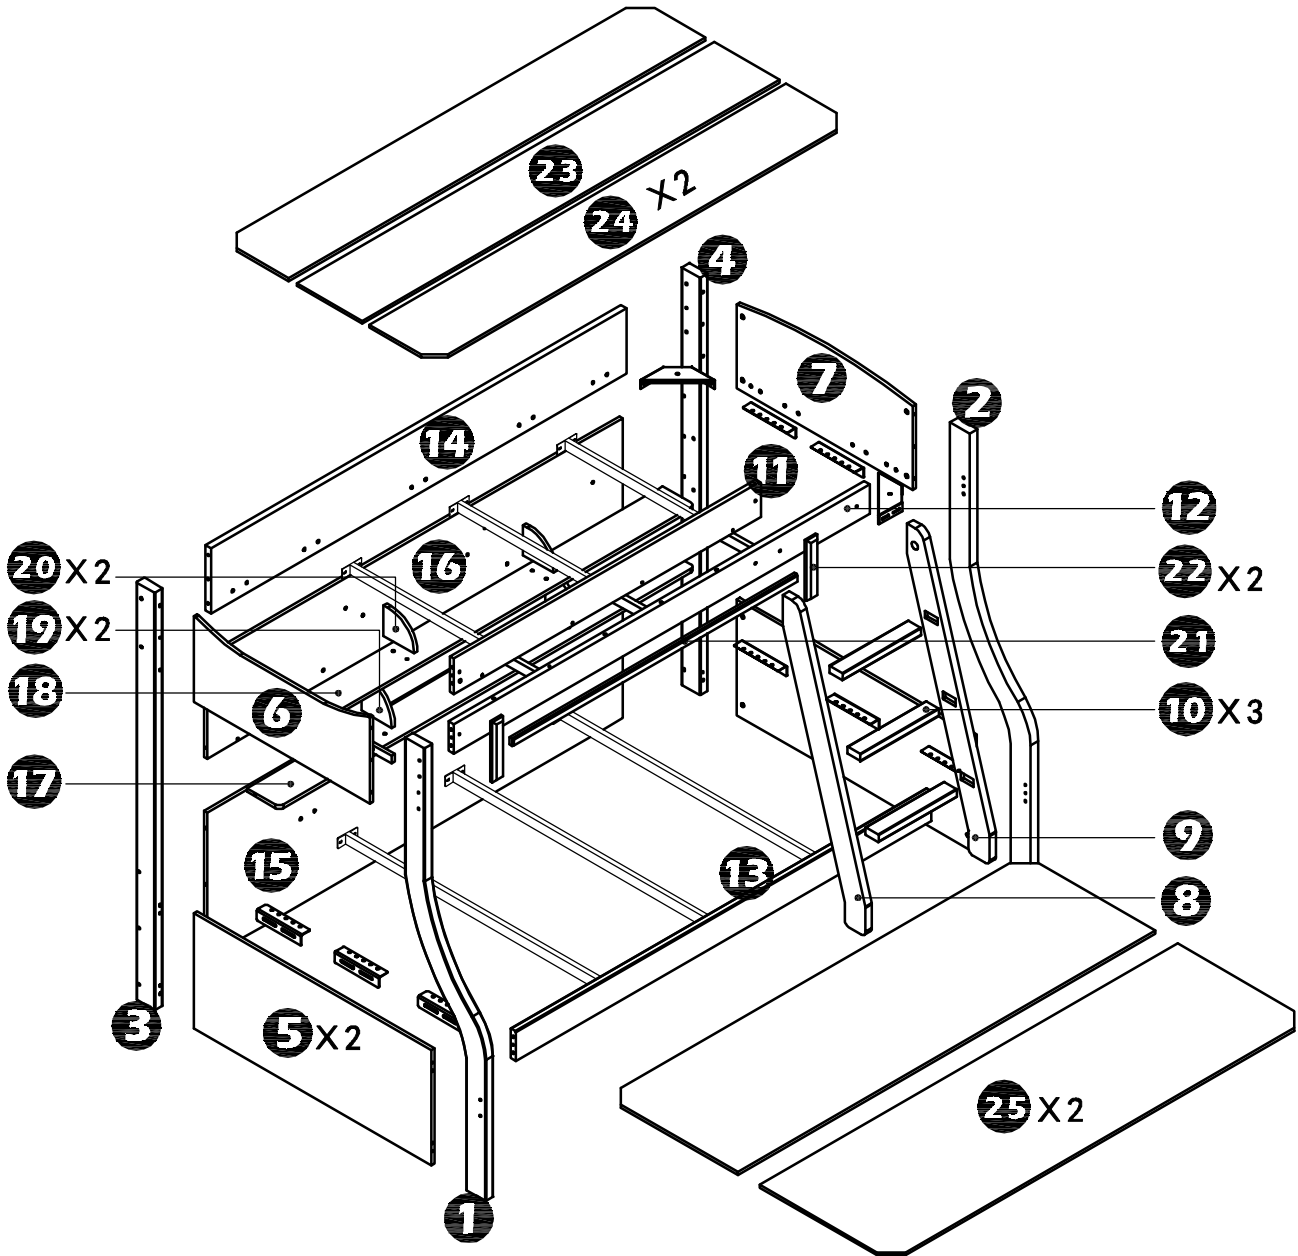

Installation Guide

OR

Model: 821

Product: Bunk Beds

ASSY INST

PACKAGING

Total : 5

HARDWARE